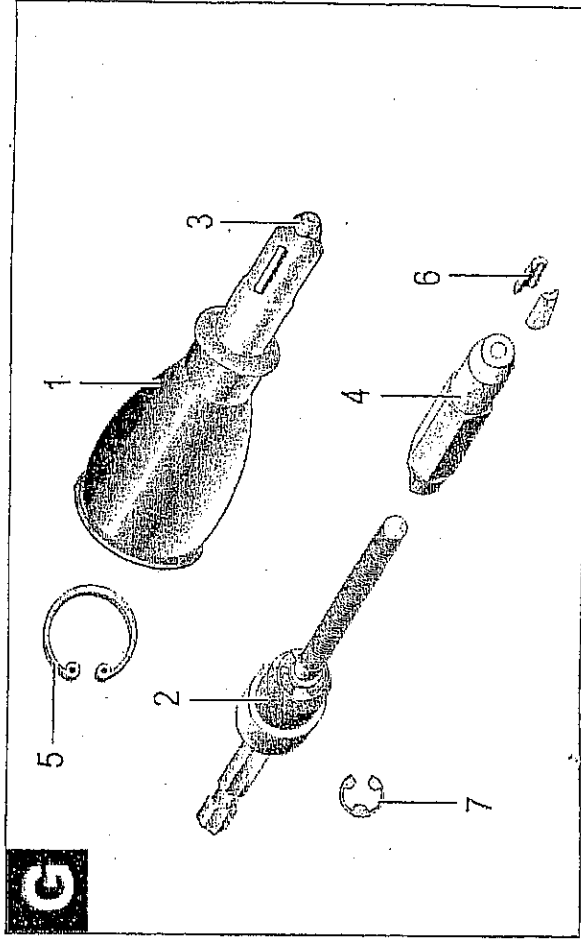

RIVEDRILL RT120HP

DRAWING REF #	PART #	DESCRIPTION
1	RP120-201	COMPLETE BODY OF RT120HP
2	RP120-202	COMPLETE ROTOR
3	RP120-204	1/8" NOSEPIECE
	RP120-205	5/32" NOSEPIECE
	RP120-206	3/16" NOSEPIECE
	RP120-207	1/4" NOSEPIECE
4	RP120-203	COMPLETE JAW HOLDER
6	RP120-208	3-PC JAW SET (not as illustrated)