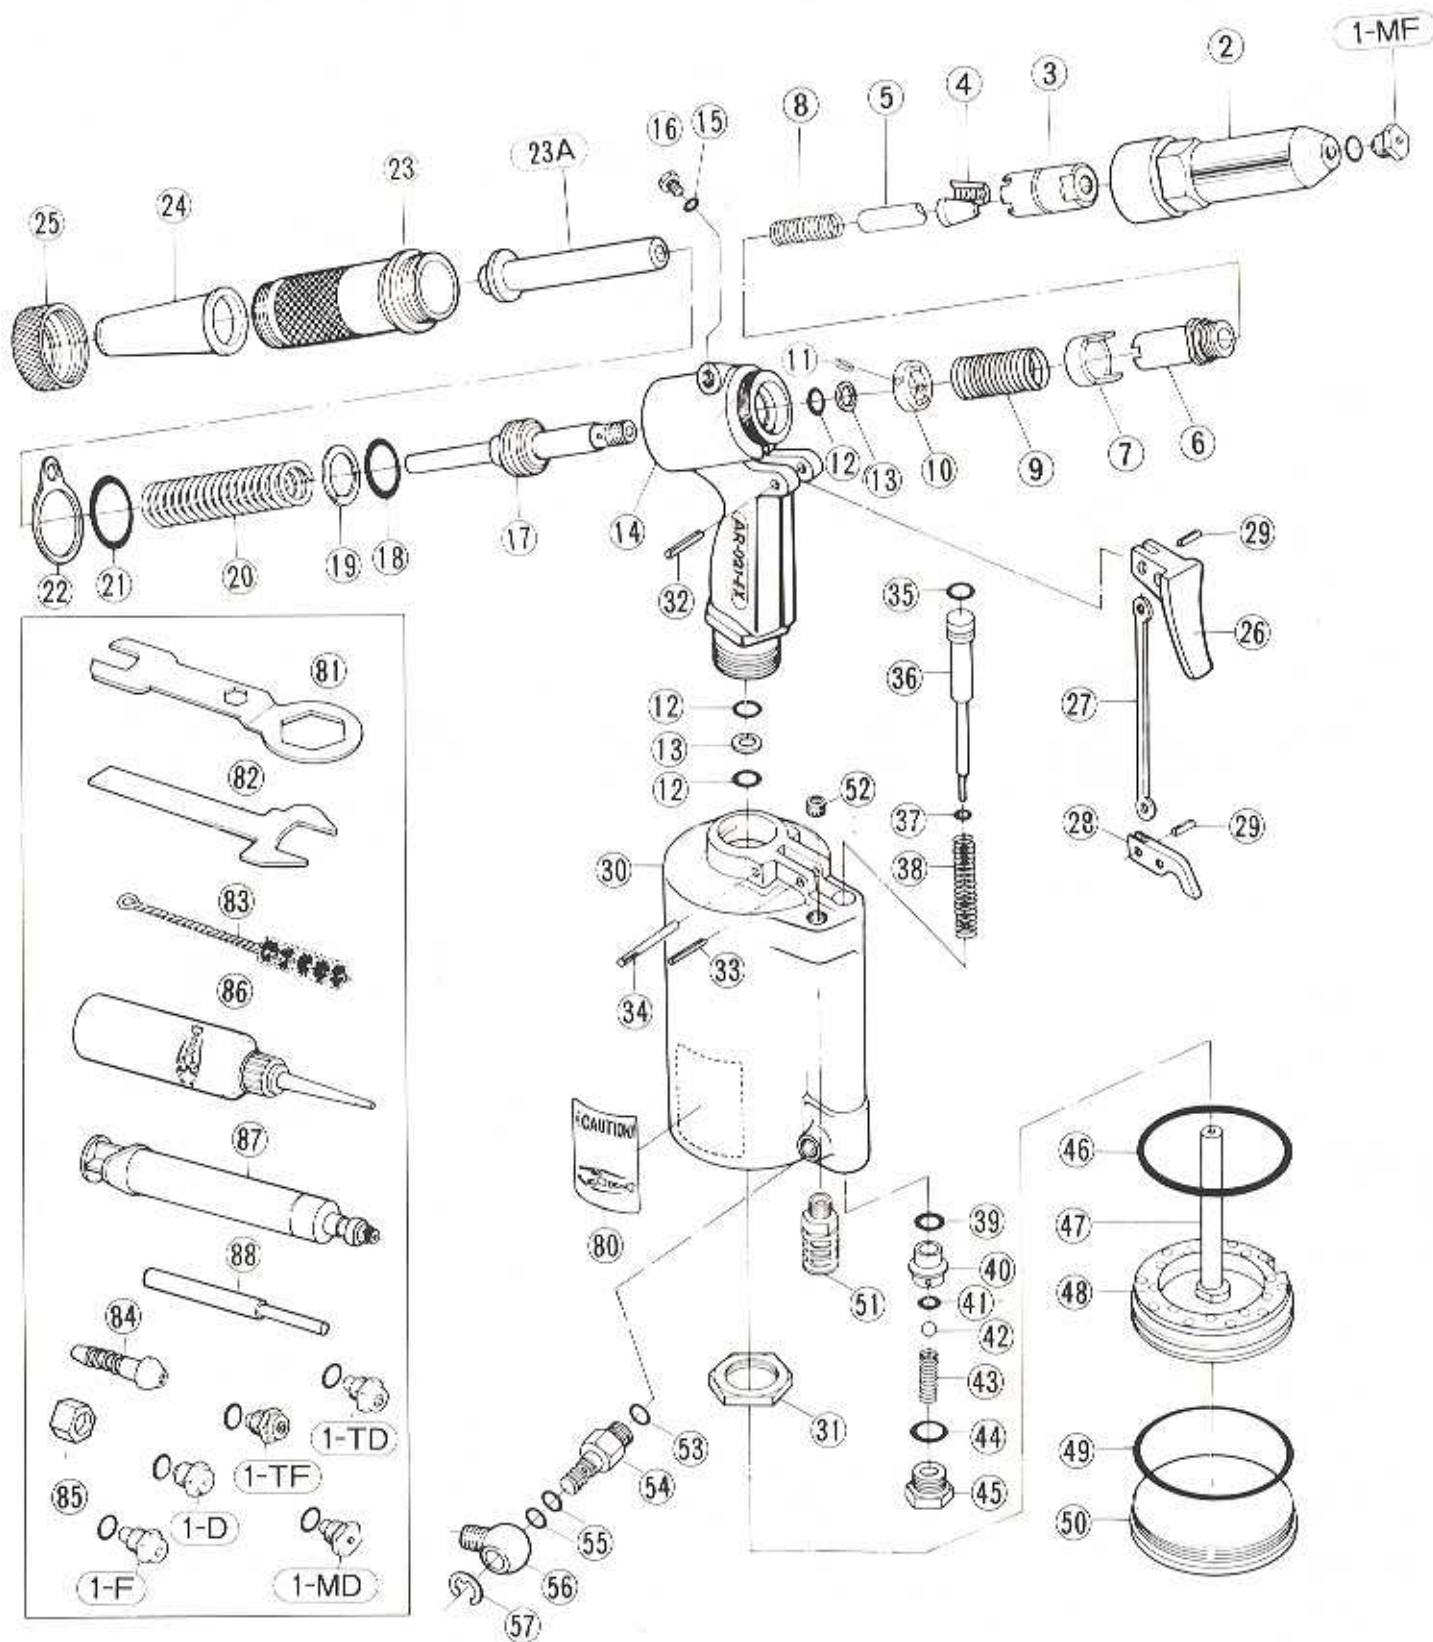

# EXPLODE VIEW AR-021EX

INDEX NO.	CODE NO.	PARTS NAME
01-D	14952	NOSE PIECE 3/16" (4.8mm) FOR STANDARD RIVETS
01-F	14953	NOSE PIECE 1/4" (6.4mm) FOR STANDARD RIVETS
01-MD	10432	NOSE PIECE 3/16" (4.8mm) FOR MONOBOLTS
01-MF	10433	NOSE PIECE 1/4" (6.4mm) FOR MONOBOLTS
01-TD	10455	NOSE PIECE 3/16" (4.8mm) FOR T-RIVETS
01-TF	10456	NOSE PIECE 1/4" (6.4mm) FOR T-RIVETS
01	15205	SET OF 6 NOSEPIECES INCLUDES 01-D, -F, -MD, -MF AND -TD, -TF.
02	10191	FRAME HEAD
03	10447	JAW CASE HEAD (H)
04	10493	ULTRA JAW (H)
05	10224	JAW PUSHER (H)
06	12167	JAW CASE
07	10448	COLLAR FOR JAW CASE
08	10210	JAW PUSHER SPRING
09	10449	COLLAR SPRING
10	12176	RETAINER
11	10147	SPRING PIN (3x6mm)
12	10434	O-RING (P-14)
13	10435	BACK-UP RING (P-14)
14U	14482	FRAME UNIT (INCLUDES 12 & 13)
15	12120	O-RING (P-5)

INDEX NO.	CODE NO.	PARTS NAME
16	12136	BLEED PLUG
17	12166	OIL PISTON
18	10207	O-RING (P-24)
19	10208	BACK-UP RING (P-24)
20	10438	RETURN SPRING
21	10221	O-RING (S-28)
22	10192	HANGER CLIP
23	12164	FRAME CAP
23-A	12174	FRAME CAP SLEEVE
24	14051	DEFLECTOR (SAFETY CAP)
25	10194	SAFETY CAP NUT
26	10135	TRIGGER, SHORT
27	10202	CONNECTOR
28	10450	TRIGGER LEVER
29	10147	SPRING PIN (3×6mm)
30	14462	AIR CYLINDER ONLY
31	10425	FRAME LOCK NUT
32	10144	SPRING PIN (3×22mm)
33	10145	SPRING PIN (3×18mm)
34	14154	SLOTTED PIN
35	10219	O-RING (P-9)
36	10442	VALVE PUSHER
37	12120	O-RING (P-5)
38	10453	VALVE PUSHER SPRING
39	10274	O-RING (P-10)
40	10441	VALVE SLEEVE
41	12120	O-RING (P-5)
42	10247	VALVE (STEEL BALL $\phi$ 8 mm)