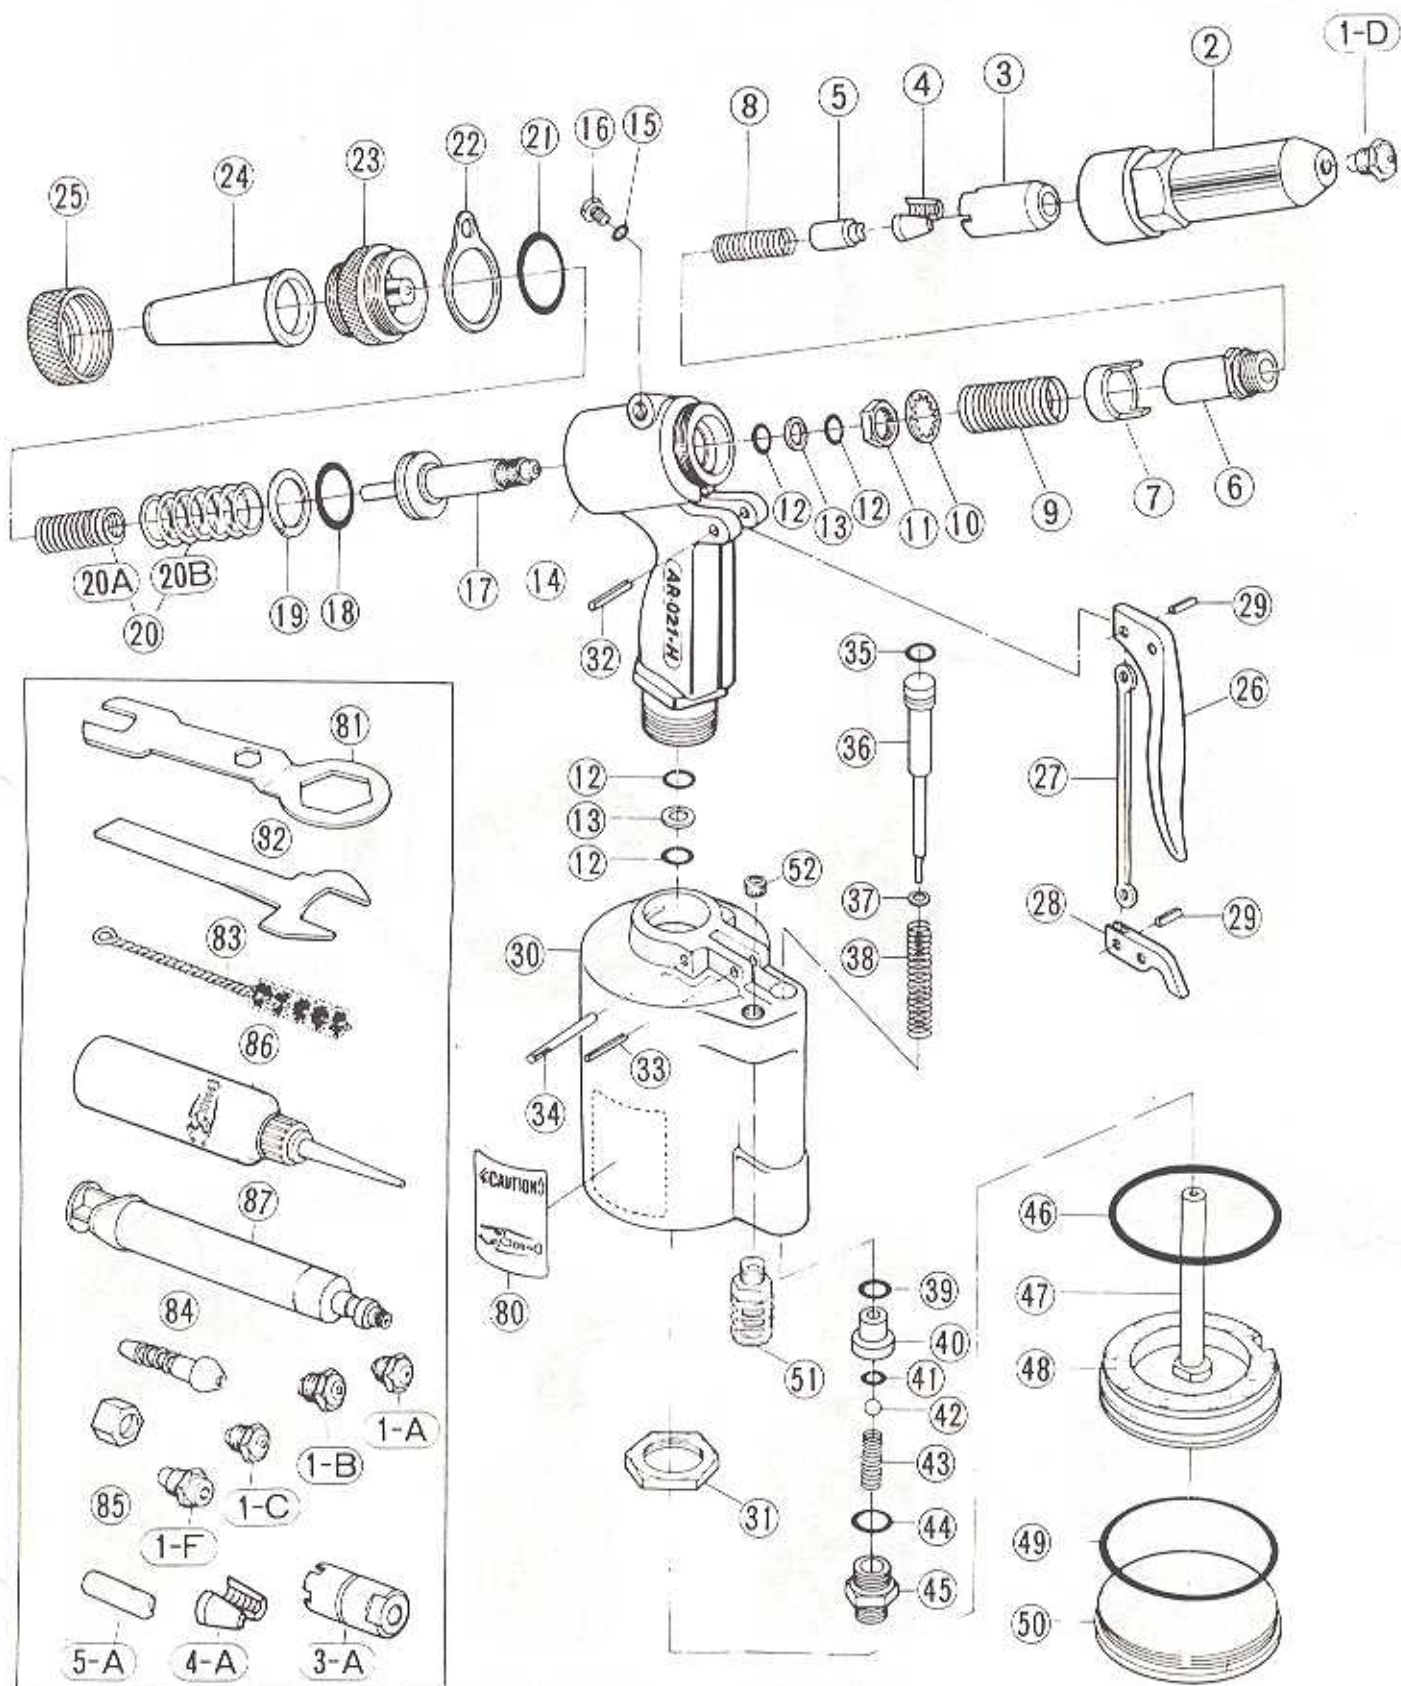

EXPLODE VIEW AR-021H

INDEX NO.	CODE NO.	PARTS NAME
01-A	10213	NOSE PIECE (M) 2.4 (3/32")
01-B	10214	NOSE PIECE (M) 3.2 (1/8")
01-C	10215	NOSE PIECE (M) 4.0 (5/32")
01-D	14350	NOSE PIECE (M) 4.8 (3/16")
01-F	10226	NOSE PIECE (H) 6.4 (1/4")
01	15169	SET OF 5 NOSE PIECES INCLUDES 01-A, 01-B, 01-C, 01-D & 01-F
02	10191	FRAME HEAD
03	14378	JAW CASE HEAD (M)
03-A	10447	JAW CASE HEAD (H)
04	10281	A PAIR OF ULTRA JAWS (M)
04-A	10493	A PAIR OF ULTRA JAWS (H)
05	10209	JAW PUSHER (M)
05-A	10224	JAW PUSHER (H)
06	10429	JAW CASE
07	10448	COLLAR FOR JAW CASE
08	10210	JAW PUSHER SPRING
09	10449	COLLAR SPRING
10	10148	LOCK WASHER
11	10113	JAW CASE LOCK NUT
12	10128	O-RING (P-12)
13	10129	BACK-UP RING (P-12)
14	14384	FRAME ONLY
15	12120	O-RING (P-5)
16	12135	BLEED PLUG
17	10195	OIL PISTON
18	10207	O-RING (P-24)
19	10208	BACK-UP RING (P-24)

INDEX NO.	CODE NO.	PARTS NAME
20A	10196	RETURN SPRING 'A' (INNER)
20B	10197	RETURN SPRING 'B' (OUTER)
20	14139	RETURN SPRING A+B (SET)
21	10221	O-RING (S-28)
22	10192	HANGER CLIP
23	10190	FRAME CAP
24	14051	SAFETY CAP
25	10194	SAFETY CAP NUT
26	13126	TRIGGER, LONG
27	10202	CONNECTOR
28	10119	TRIGGER LEVER
29	10147	SPRING PIN (3×6mm)
30	14415	AIR CYLINDER
31	10112	FRAME LOCK NUT
32	10144	SPRING PIN (3×22mm)
33	10145	SPRING PIN (3×18mm)
34	14154	SLOTTED PIN (4×31mm)
35	10219	O-RING (P-9)
36	14435	VALVE PUSHER
37	12120	O-RING (P-5)
38	10453	VALVE PUSHER SPRING
39	10274	O-RING (P-10)
40	10491	VALVE SLEEVE
41	12120	O-RING (P-5)
42	10247	VALVE (STEEL BALL 8.0φmm)
43	14575	VALVE SPRING
44	10152	O-RING (S-14)
45	10127	NIPPLE 3/8"-1/4"

PARTS LIST

INDEX NO.	CODE NO.	PARTS NAME
46	10212	O-RING (P-70)
47	14365	AIR PISTON UNIT (INCLUDES 48 BUMPER)
48	10114	BUMPER (RUBBER CUSHION)
49	10211	O-RING (G-80)
50	14427	AIR CYLINDER CAP
51	14355	SILENCER
52	14359	PLUG
80	15905	DECAL, CAUTION
81	12136	SPANNER 'A'
82	10218	SPANNER 'B'
83	10143	CLEANING BRUSH
84	10140	AIR HOSE JOINT 1/4"
85	10139	AIR HOSE JOINT NUT 1/4"
86	10012	HYDRAULIC OIL
87	14142	PRIMING PUMP